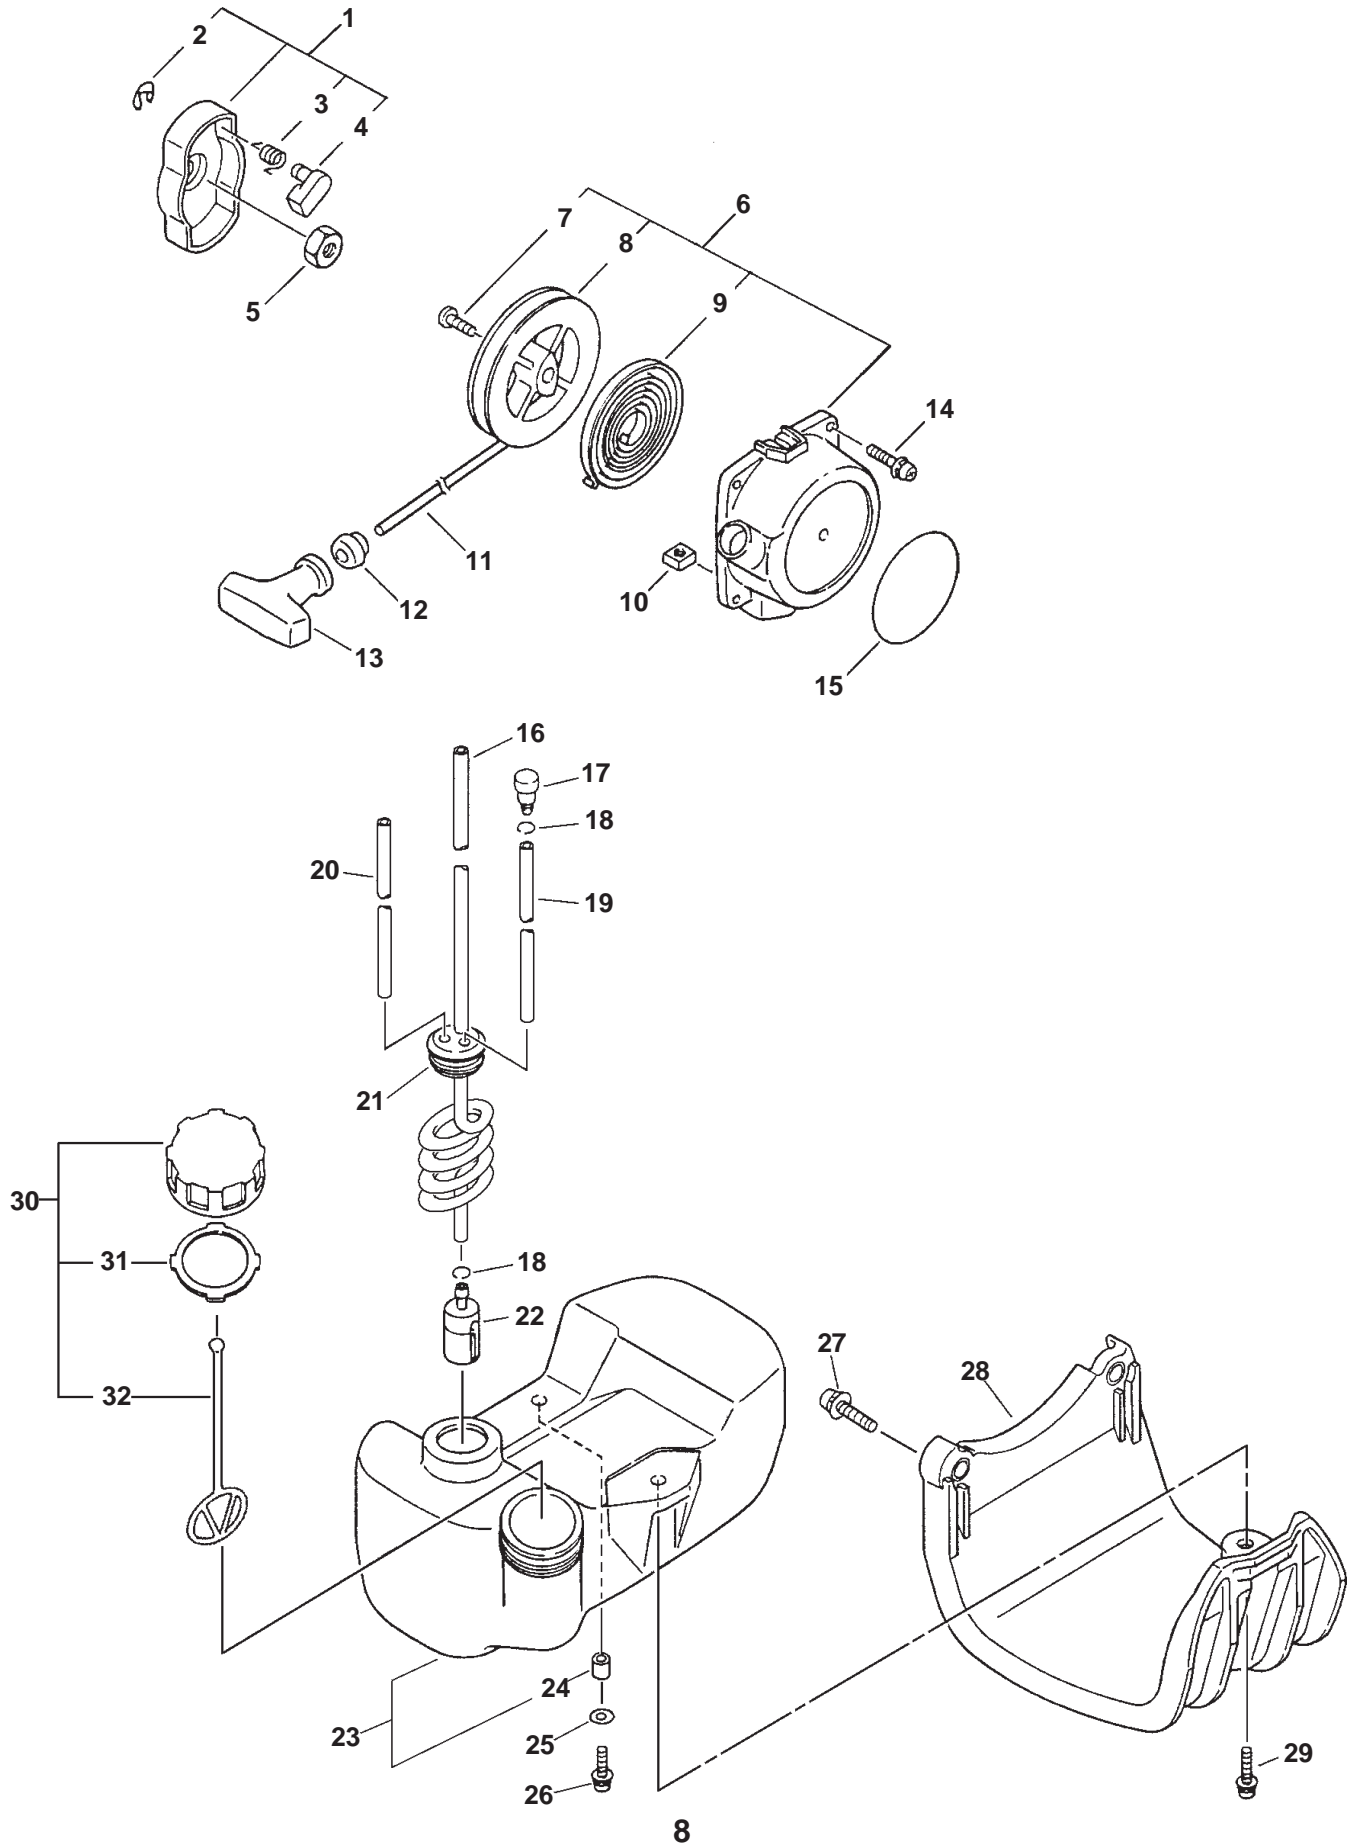

SERIAL NUMBERS: ALL

SERIAL NUMBERS: ALL

ITEM	PART NUMBER	QTY	DESCRIPTION	REMARKS
1	17720240630	1	STARTER PAWL ASY	INCLUDES ITEMS 2-4
2	90070000004	1	E-RING 4	
3	17723440630	1	SPRING, RETURN	
4	17721840630	1	PAWL, STARTER	
5	90050200008	1	NUT 8	
6	17720055931	1	STARTER ASY	INCLUDES ITEMS 7-13
7	17723644330	1	SCREW	
8	17721540630	1	DRUM, STARTER	
9	17722040630	1	SPRING, REWIND	
10	90056500005	1	NUT	
11	17722603930	1	ROPE, STARTER - 3.5X850mm	BULK OPTION: 99944445000
12	17722742030	1	GUIDE, ROPE	
13	17722827030	1	GRIP, STARTER	
14	9112604012	4	BOLT 4X12	
15	89011849130	1	LABEL, ECHO	
16	13201038331	1	PIPE, FUEL	
17	A356000030	1	VALVE, CHECK	
18	13201326630	2	CLIP	
19	V471000110	1	PIPE, VENT - 3X6X115mm	BULK OPTION: 90015
20	13201256030	1	PIPE, RETURN - 3X6X80mm	BULK OPTION: 90017
21	13211555930	1	GROMMET, FUEL	
22	13120519830	1	FILTER, FUEL	
23	A350000110	1	TANK, FUEL	INCLUDES ITEM 24
24	13104528230	2	SPACER	
25	90060300005	2	WASHER 5	
26	90016205016	2	BOLT 5X16	
27	90016205022	2	BOLT 5X22	
28	30511057733	1	STAND	
29	90024405020	1	SCREW	
30	13100455530	1	FUEL TANK CAP ASY	INCLUDES ITEM 31-32
31	13101655830	1	GASKET, FUEL CAP	
32	13105156030	1	CONNECTOR, FUEL CAP